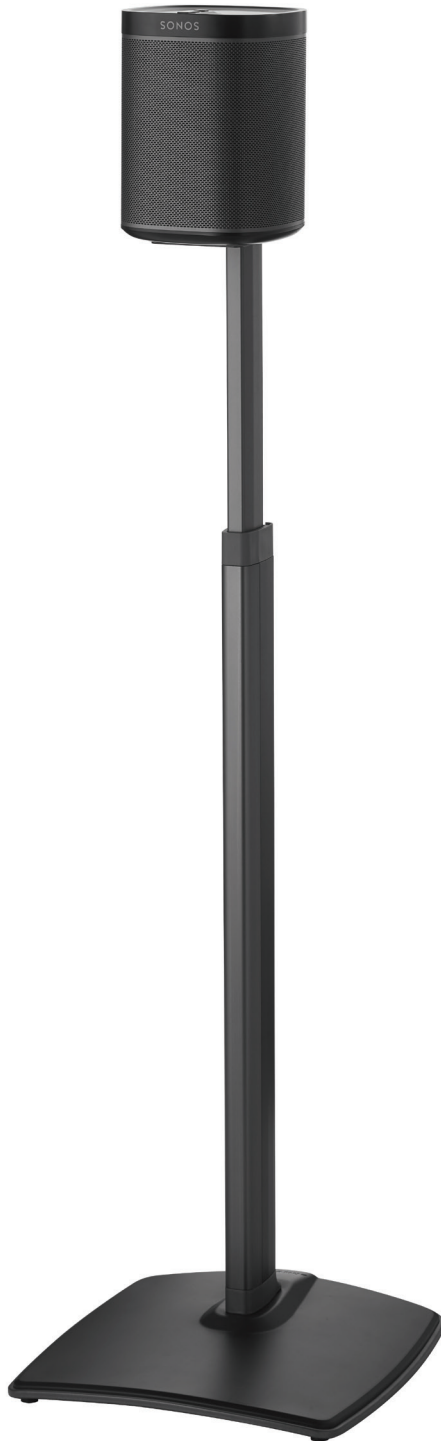

SANUS

YOU'LL LOVE THIS SPEAKER STAND

DESIGNED TO FIT THE SONOS ONE, PLAY:1, and PLAY:3

\$249.99

Height Adjustable Speaker Stand | WSSA1-B2

- > OPTIMAL LISTENING HEIGHT
- > AVAILABLE IN SINGLES